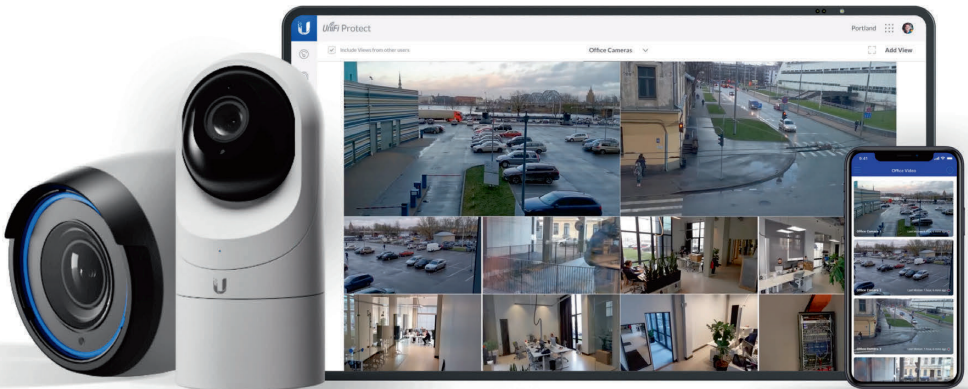

Individual WiFi Access Points send 250Mbps to over 100 connected devices on every single berth. That's more than enough for system updates, downloads, navigational use and entertainment – all at the same time. The connection is through cable, not wireless bridging, so the signal remains stable and delivers the best possible speeds across the whole area.

The UDM PRO also acts as a secure Firewall as well as a digital CCTV solution. This is also capable of handling door entry systems all in one.

Networks

CCTV

Access

Networks

CCTV

Access

Digital CCTV Solutions