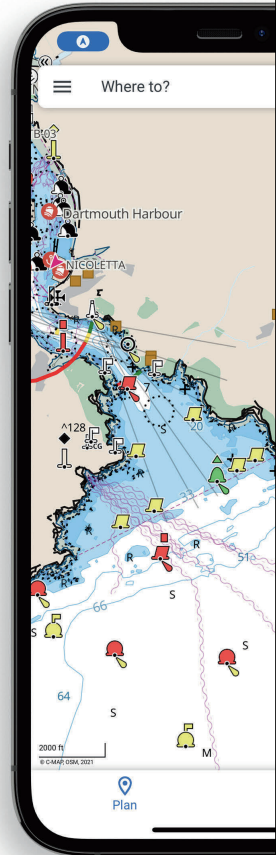

Antenna free Marina WiFi is here

Clean, simple, effective...

Our new system delivers strong and stable WiFi to all berths without the need for antennas on poles.

Individual WiFi Access Points send 250Mbps to over 100 connected devices on every single berth. That's more than enough for system updates, downloads, navigational use and entertainment – all at the same time. The connection is through cable, not wireless bridging, so the signal remains stable and delivers the best possible speeds across the whole area.

Single sign-in; once a network user has signed in for the first time, the system will connect the user automatically whenever they return. This is a world-first, and we are currently installing this ground-breaking system at marinas across the country.

To discuss your wifi solution please call
01626 270140 or email info@clubwifi.co.uk