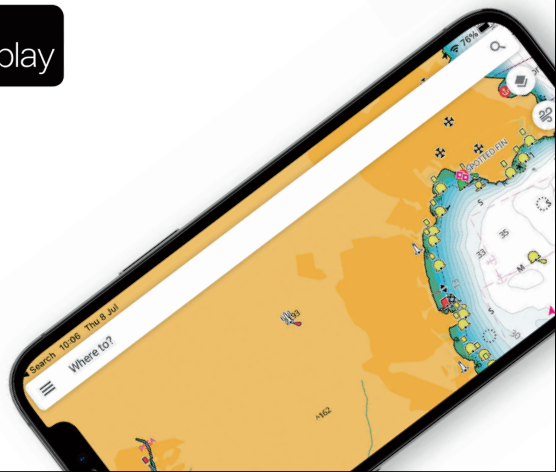

Apps for your Marina Users